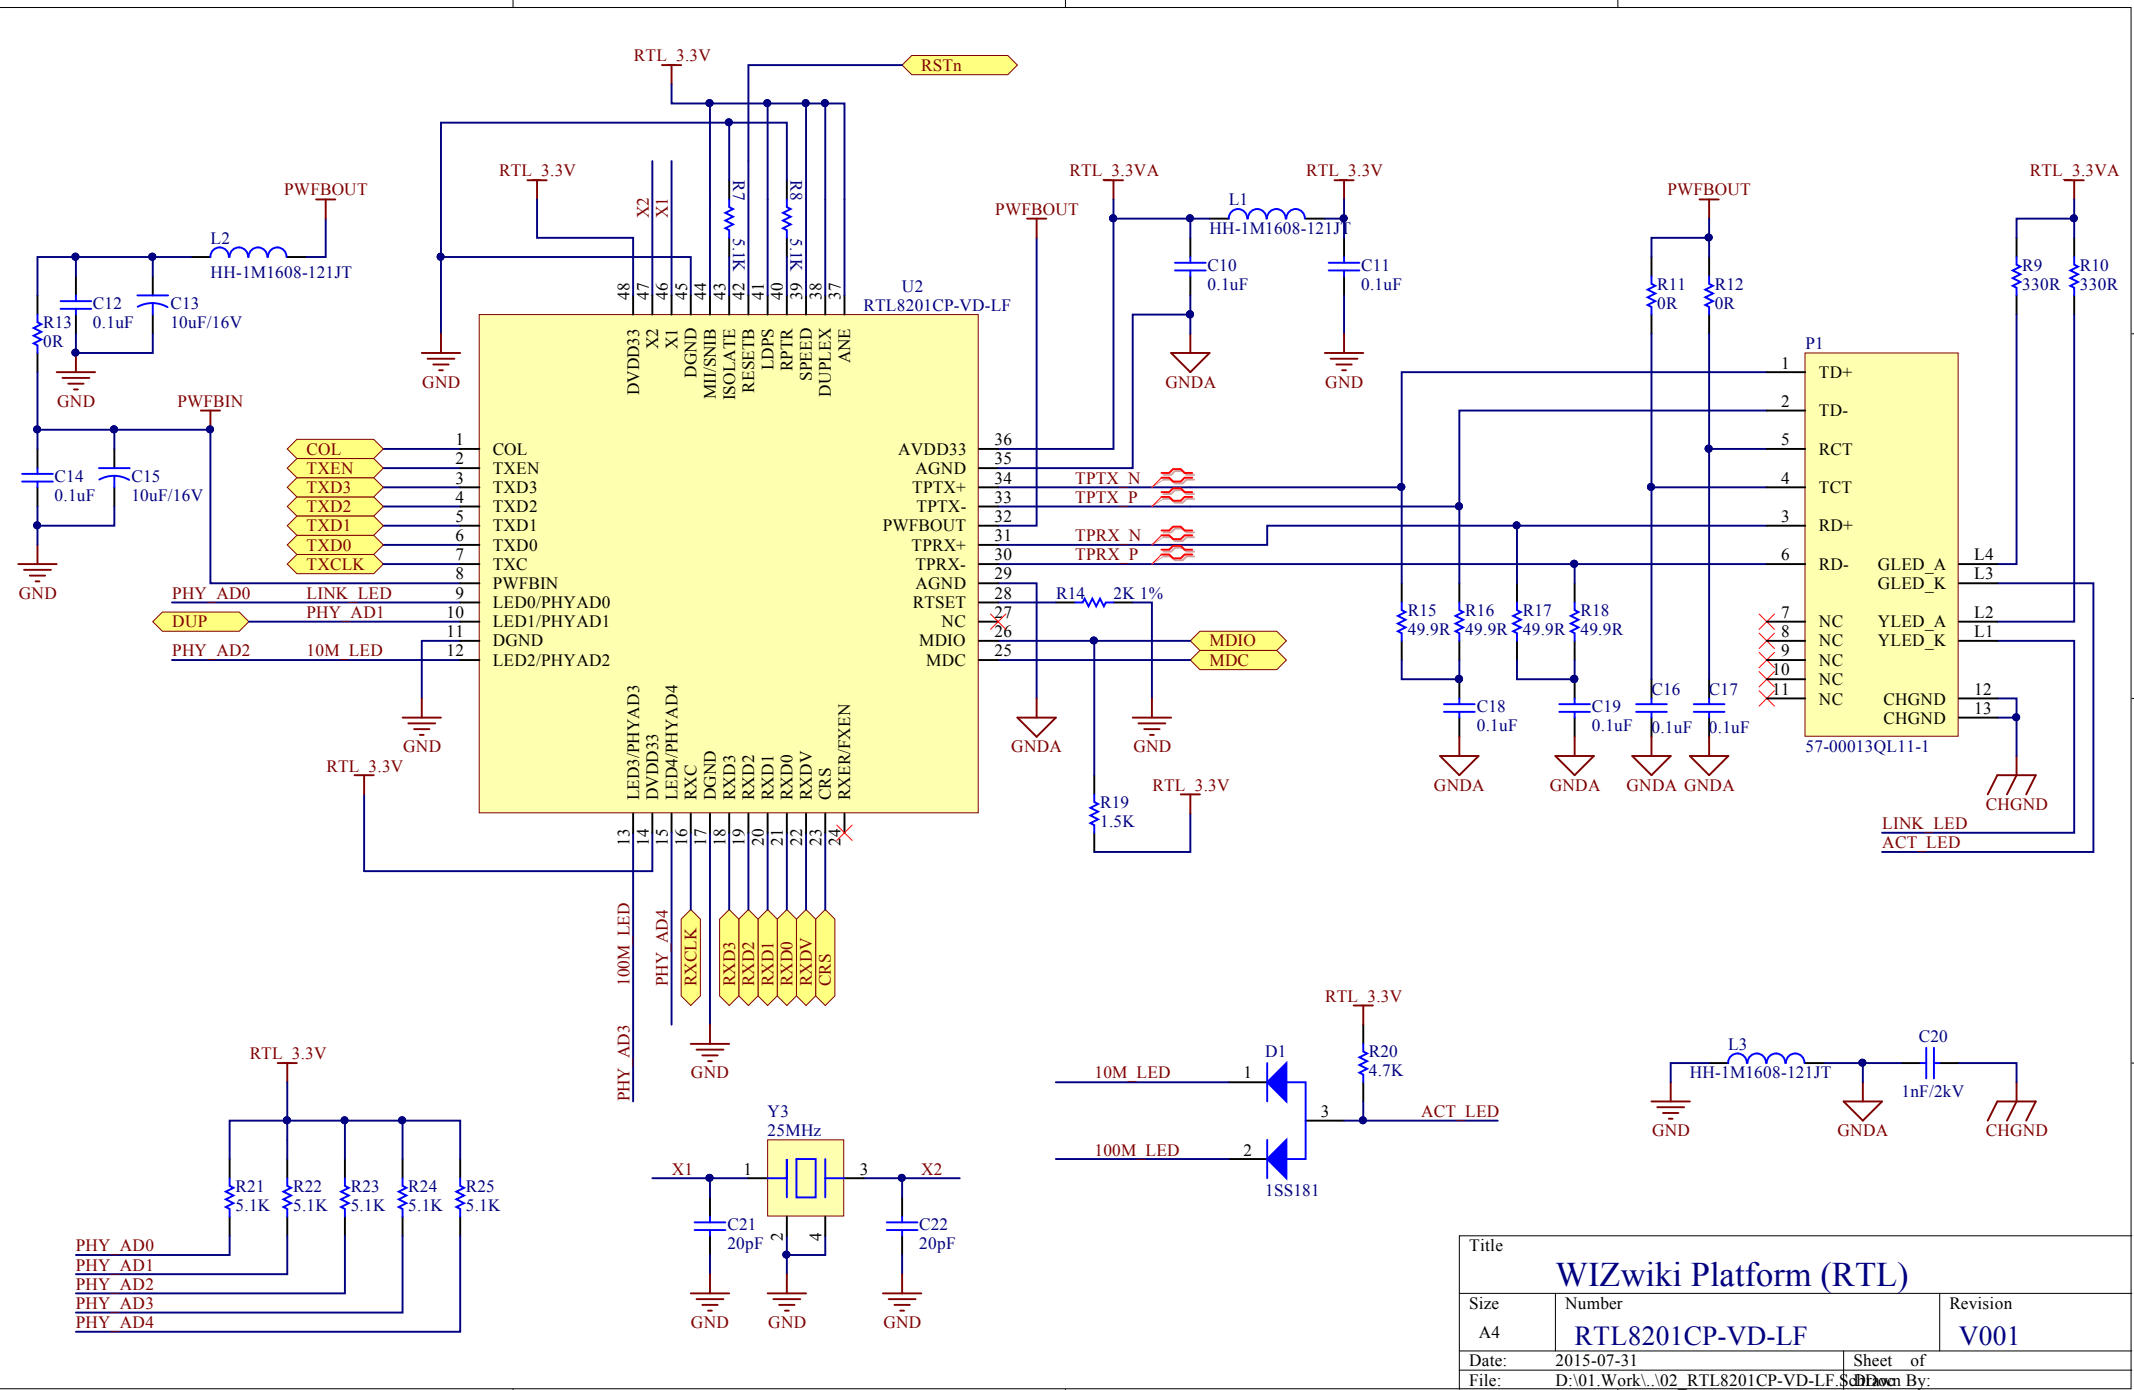

ISP UART

MAIN CLOCK

RTC CLOCK

Not used

W7500 SWD

RESET SW

BOOT SW

Title		
WIZwiki Platform (RTL)		
Size	Number	Revision
A4	W7500	V001
Date:	2015-07-31	Sheet of
File:	D:\01.Work\...\01_W7500.SchDoc	Drawn By:

Title		
<b>WIZwiki Platform (RTL)</b>		
Size	Number	Revision
A4	RTL8201CP-VD-LF	V001
Date:	2015-07-31	Sheet of
File:	D:\01.Work\...02_RTL8201CP-VD-LF.SchDoc	Drawn By: