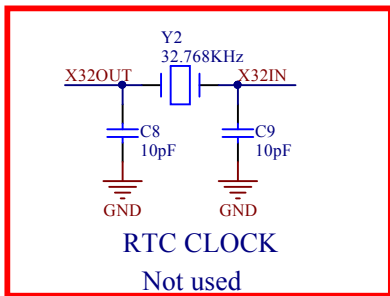

ISP UART

MAIN CLOCK

RTC CLOCK

Not used

W7500 SWD

RESET SW

BOOT SW

Title		
WIZwiki Platform (RTL)		
Size	Number	Revision
A4	W7500	V001
Date:	2015-07-31	Sheet of
File:	D:\01.Work\...\01_W7500.SchDoc	Drawn By:

Title		
<b>WIZwiki Platform (RTL)</b>		
Size	Number	Revision
A4	RTL8201CP-VD-LF	V001
Date:	2015-07-31	Sheet of
File:	D:\01.Work\...02_RTL8201CP-VD-LF.SchDoc	Drawn By: