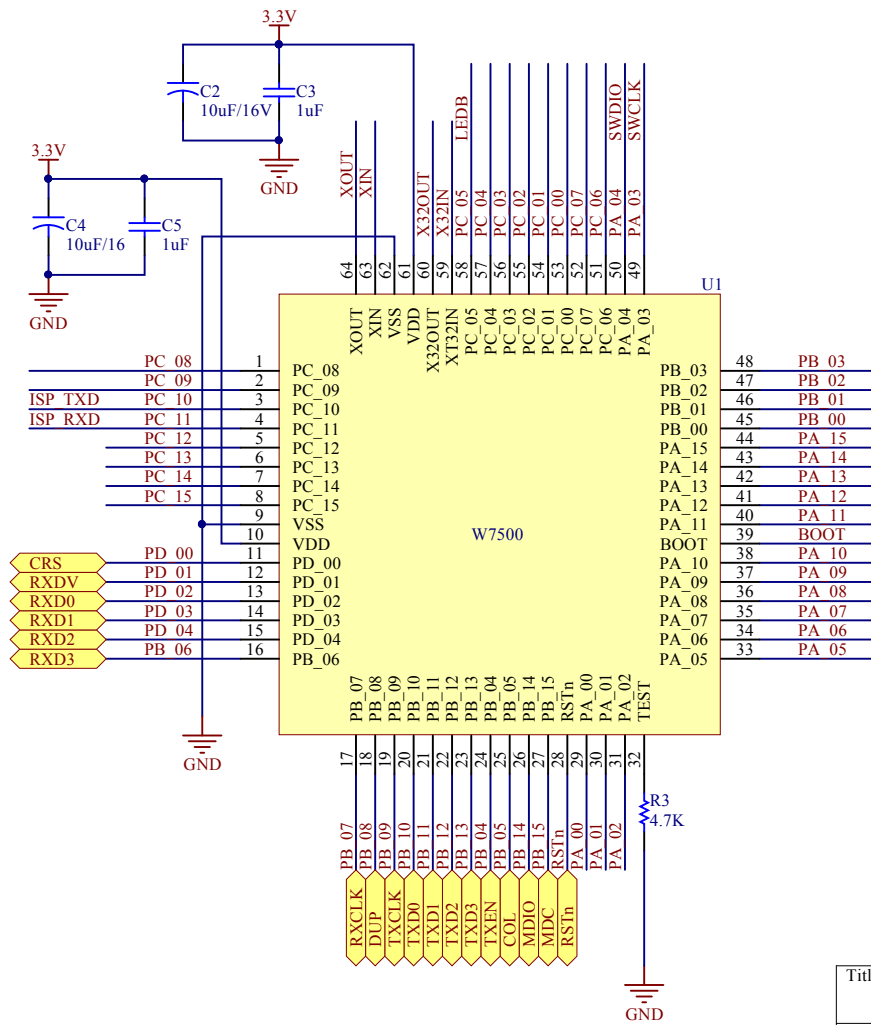

ISP UART

MAIN CLOCK

RTC CLOCK

Not used

W7500 SWD

RESET SW

BOOT SW

Title		
WIZwiki Platform (RTL)		
Size	Number	Revision
A4	W7500	V001
Date:	2015-07-31	Sheet of
File:	D:\01.Work\...\01_W7500.SchDoc	Drawn By:

Title		
<b>WIZwiki Platform (RTL)</b>		
Size	Number	Revision
A4	RTL8201CP-VD-LF	V001
Date:	2015-07-31	Sheet of
File:	D:\01.Work\...02_RTL8201CP-VD-LF.SchDoc	Drawn By: