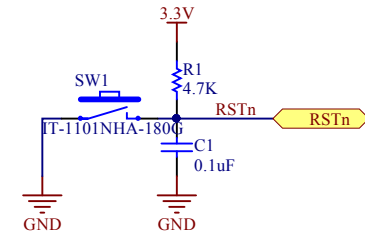

ISP UART

MAIN CLOCK

RTC CLOCK

Not used

W7500 SWD

RESET SW

BOOT SW

Title		
WIZwiki Platform (RTL)		
Size	Number	Revision
A4	W7500	V001
Date:	2015-07-31	Sheet of
File:	D:\01.Work\...\01_W7500.SchDoc	Drawn By:

Title		
<b>WIZwiki Platform (RTL)</b>		
Size	Number	Revision
A4	RTL8201CP-VD-LF	V001
Date:	2015-07-31	Sheet of
File:	D:\01.Work\...02_RTL8201CP-VD-LF.SchDoc	Drawn By: