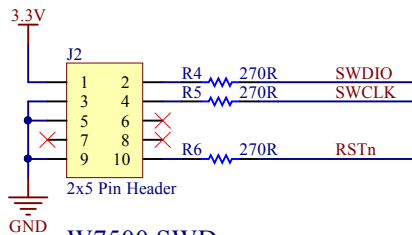

ISP UART

MAIN CLOCK

RTC CLOCK

Not used

W7500 SWD

RESET SW

BOOT SW

Title		
WIZwiki Platform (RTL)		
Size	Number	Revision
A4	W7500	V001
Date:	2015-07-31	Sheet of
File:	D:\01.Work\...\01_W7500.SchDoc	Drawn By:

Title		
<b>WIZwiki Platform (RTL)</b>		
Size	Number	Revision
A4	RTL8201CP-VD-LF	V001
Date:	2015-07-31	Sheet of
File:	D:\01.Work\...02_RTL8201CP-VD-LF.SchDoc	Drawn By: