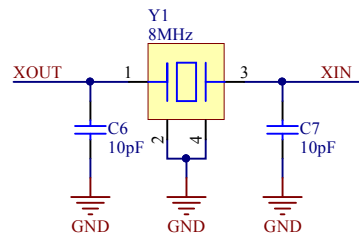

ISP UART

MAIN CLOCK

RTC CLOCK

Not used

W7500 SWD

RESET SW

BOOT SW

Title		
WIZwiki Platform (RTL)		
Size	Number	Revision
A4	W7500	V001
Date:	2015-07-31	Sheet of
File:	D:\01.Work\...\01_W7500.SchDoc	Drawn By:

Title		
<b>WIZwiki Platform (RTL)</b>		
Size	Number	Revision
A4	RTL8201CP-VD-LF	V001
Date:	2015-07-31	Sheet of
File:	D:\01.Work\...02_RTL8201CP-VD-LF.SchDoc	Drawn By: