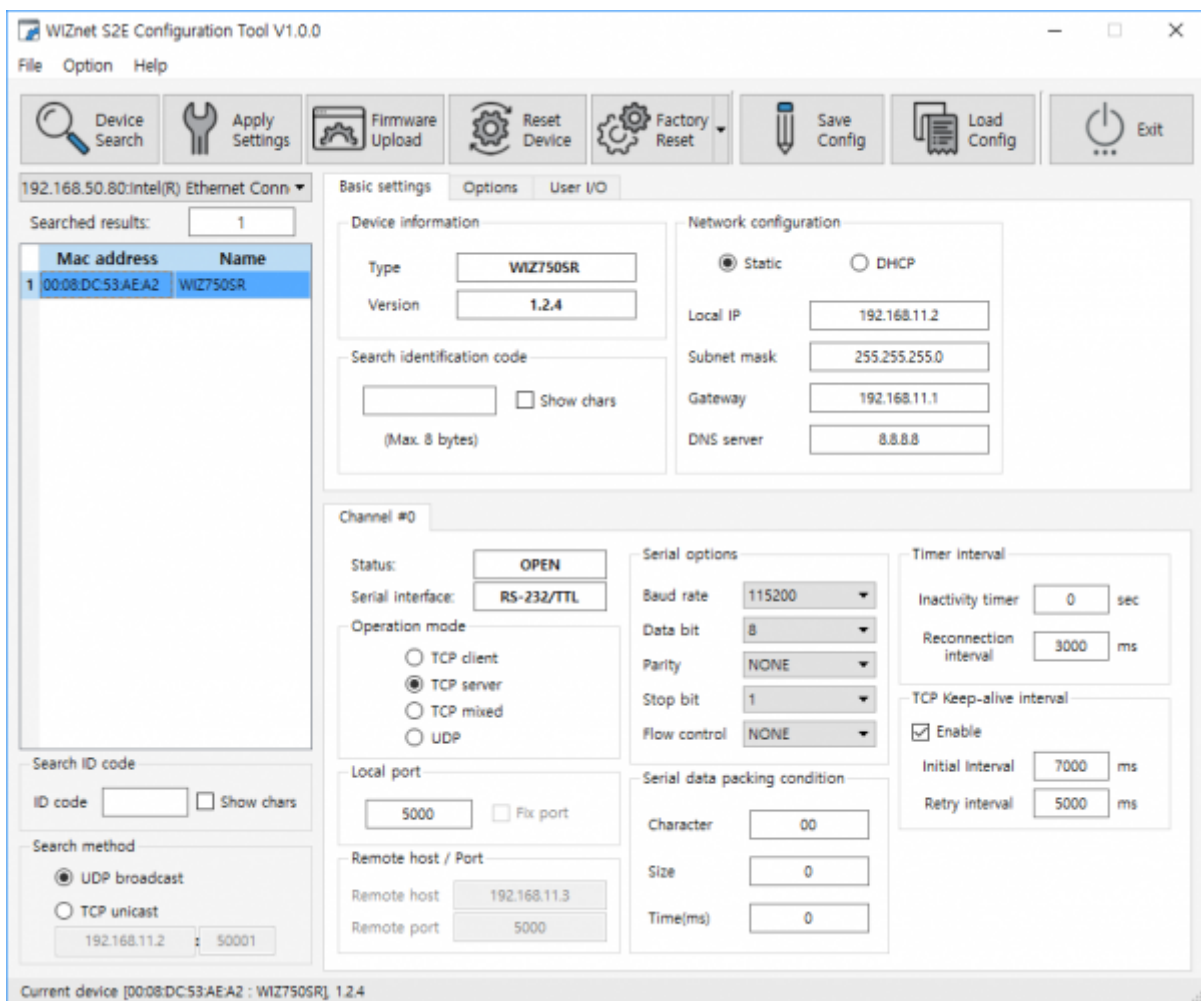

Table of Contents

Serial to Ethernet Tool guide	1
Configuration Tool	1
WIZ75XSR Series	1
WIZ550 Series	2
WIZ107/108SR	3
WIZ100/105/110SR Series	4
WIZ120/125SR	5
WIZ140/145SR	6
W7500(P) ISP Tool	7
WIZ Mac Tool	7
WIZ VSP	8

Serial to Ethernet Tool guide

Configuration Tool

Configuration Tool selection guide for S2E devices.

WIZ75XSR Series

- [WIZ750SR-TTL/232/485](#)
- [WIZ750SR-1xx](#)
- [WIZ752SR-12x](#)
- [WIZ107SR](#)
- [WIZ108SR](#)

Download the latest version
<https://github.com/Wiznet/WIZnet-S2E-Tool-GUI/releases>