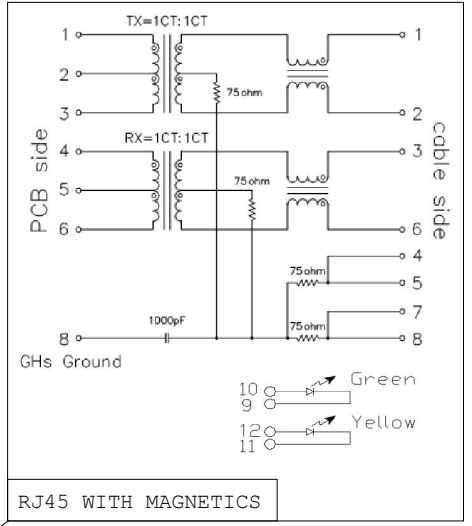

PMODE [2:0]			Description
2	1	0	
0	0	0	10BT Half-duplex, Auto-negotiation disabled
0	0	1	10BT Full-duplex, Auto-negotiation disabled
0	1	0	100BT Half-duplex, Auto-negotiation disabled
0	1	1	100BT Full-duplex, Auto-negotiation disabled
1	0	0	100BT Half-duplex, Auto-negotiation enabled
1	0	1	Not used
1	1	0	Not used
1	1	1	All capable, Auto-negotiation enabled

RJ45 WITH MAGNETICS