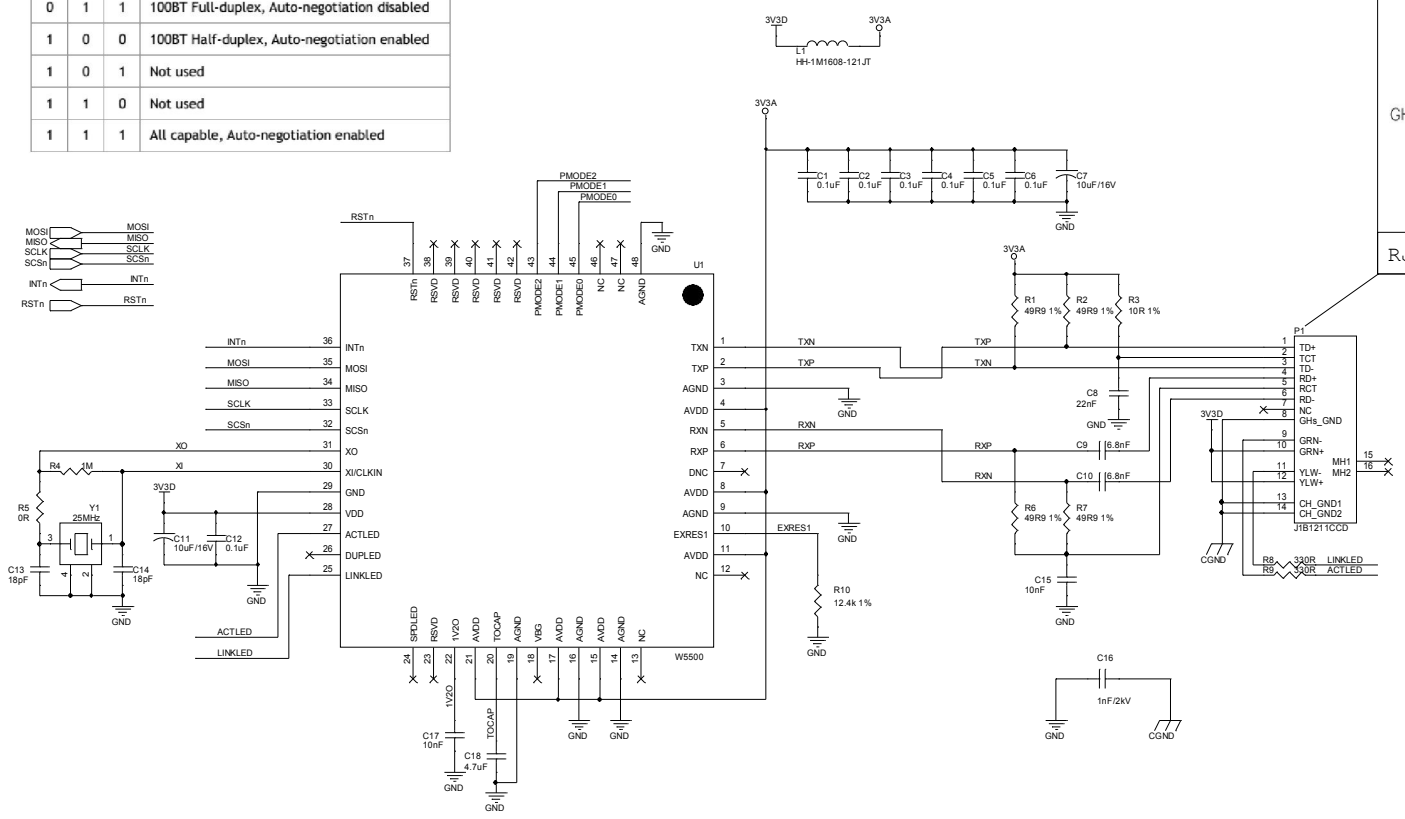

PMODE [2:0]			Description
2	1	0	
0	0	0	10BT Half-duplex, Auto-negotiation disabled
0	0	1	10BT Full-duplex, Auto-negotiation disabled
0	1	0	100BT Half-duplex, Auto-negotiation disabled
0	1	1	100BT Full-duplex, Auto-negotiation disabled
1	0	0	100BT Half-duplex, Auto-negotiation enabled
1	0	1	Not used
1	1	0	Not used
1	1	1	All capable, Auto-negotiation enabled

RJ45 WITH MAGNETICS