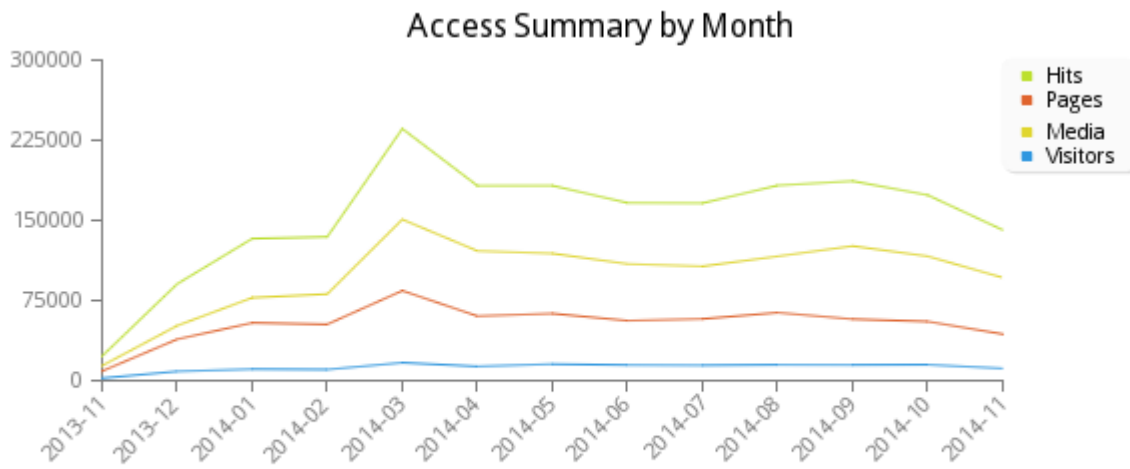

Table of Contents

Access Statistics : WIZnet Wiki site	1
All summary graph	1
All summary	1
One month	1
Month by day graph	1
Month by day	1
Month by hour graph	2
Month by hour	2
Top referers	2
Top entries	2
Top urls	2
User agents	2
Traffic by user	2
Traffic by user graph	2
Plug-in list	2
Note	2

Access Statistics : WIZnet Wiki site

All summary graph

All summary

Summary by Month									
Month	Daily Average				Monthly Totals				
	Hits	Files	Pages	Visitors	Hits	Files	Pages	Visitors	Bytes

One month

Monthly Statistics for 2017-01		
Total hits	0	
Total files	0	
Total pages	0	
Total visitors	0	
Total bytes	0 B	
	avg	max
Hits per hour	0	0
Hits per day	0	0
Files per day	0	0
Pages per day	0	0
Bytes per day	0 B	0 B
Hits by Status Code		

Month by day graph

Daily Access Statistics for 2017-01: no data

Month by day

Daily Access Statistics for 2017-01					
Day	Hits	Media	Pages	Visitors	Traffic

Month by hour graph

Hourly Access Statistics for 2017-01: no data