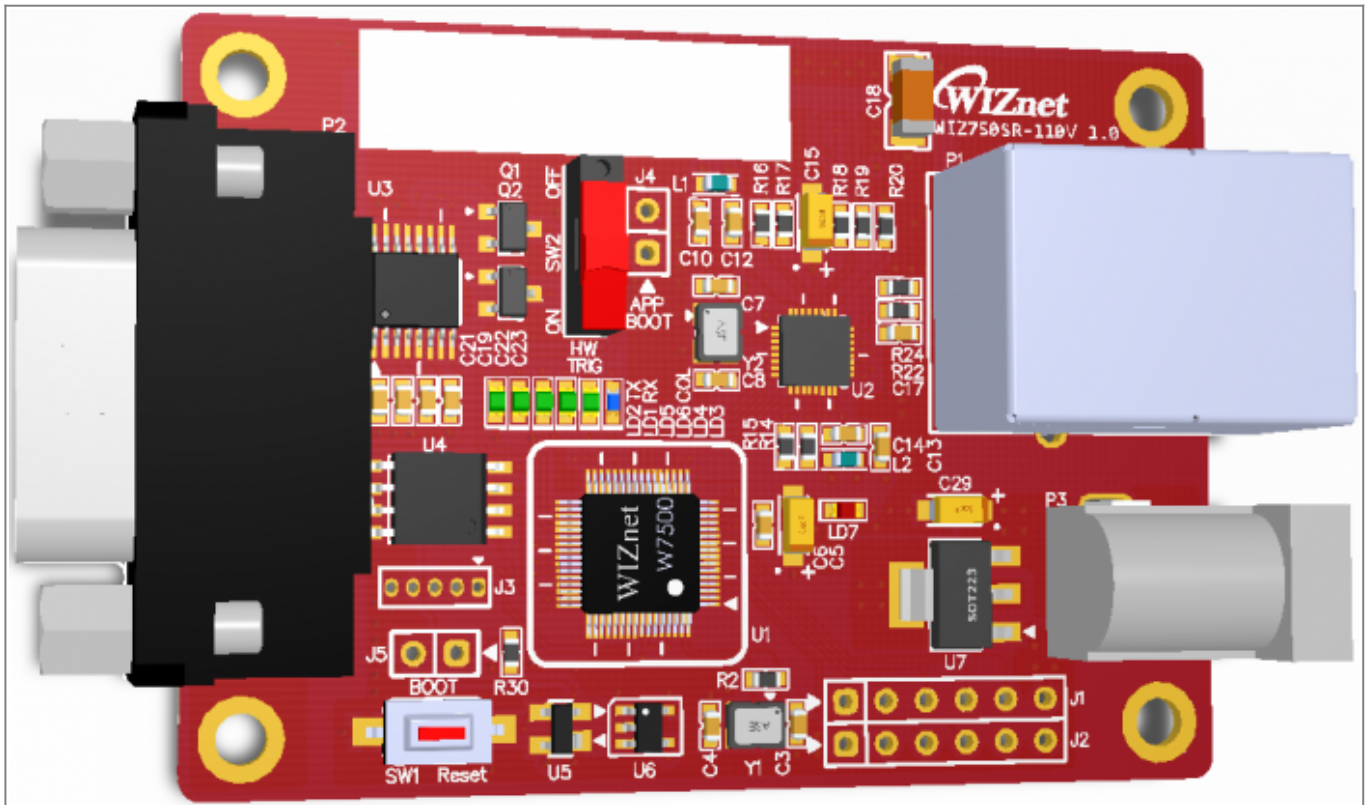

# WIZ750SR-110

## WIZ100SR Compatible Serial to Ethernet Module

Figure: WIZ750SR-110 Rev. 1.0